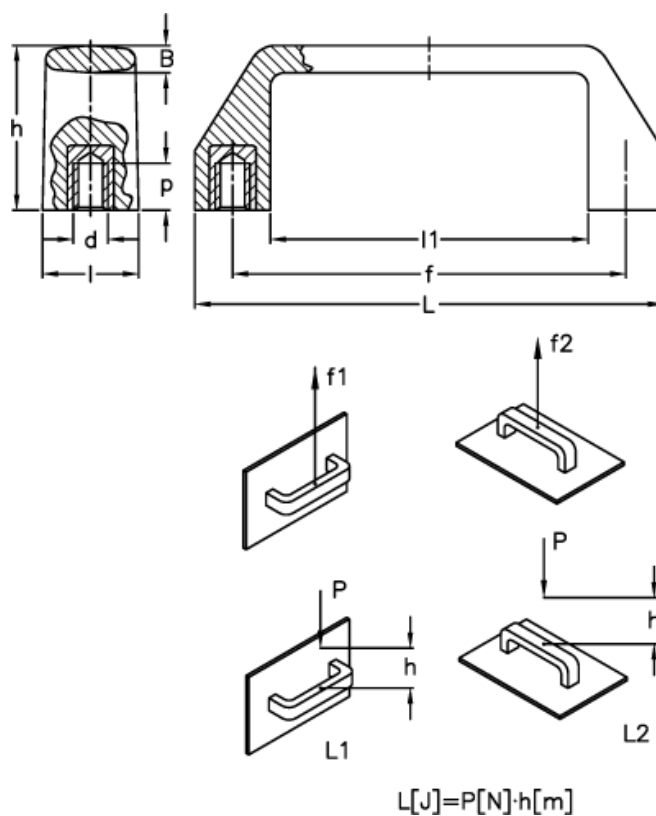

Data Sheet

Article number: 2304037292

Description: E+G Handle
M.543/140 B-M8, Orange

Measures

B	= 7.5	l1	= 102
d 6H	= M8	L1 (J)	= 12
f	= 117 +/- 0,5	L2 (J)	= 8
F1 (N)	= 3500	p	= 13
F2 (N)	= 2000		
h	= 38		
l	= 25		
L	= 134		